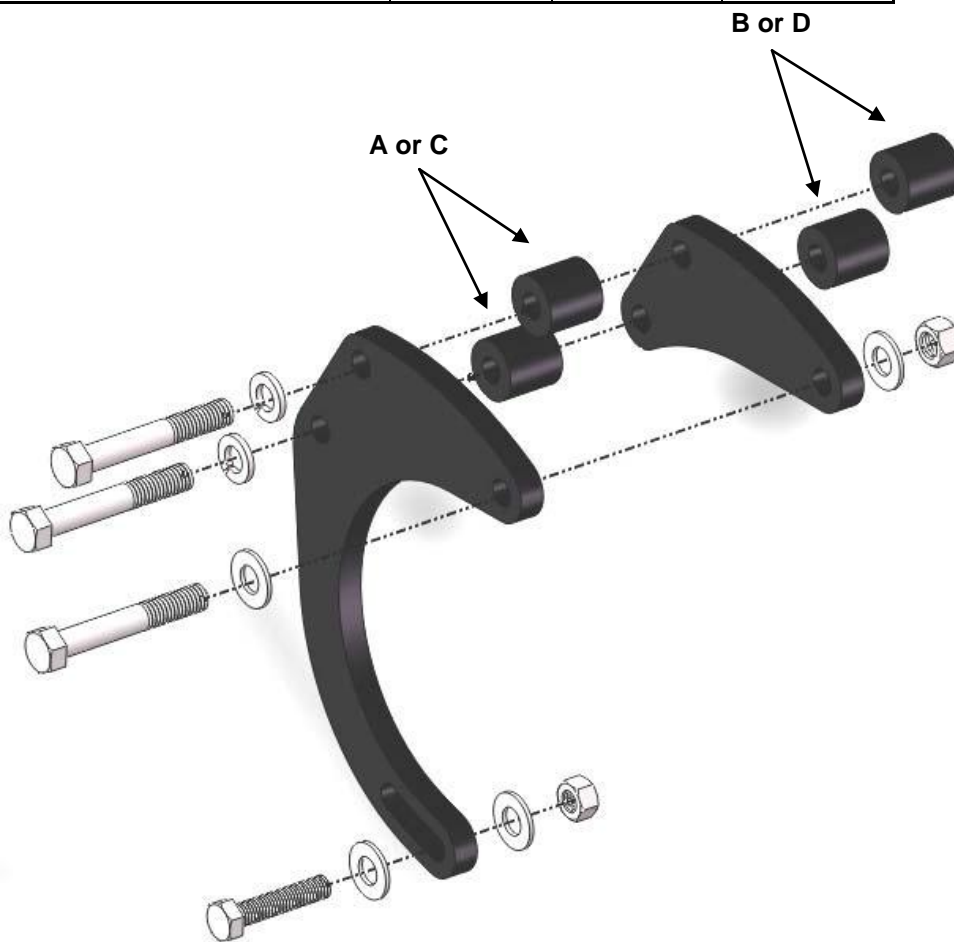

Installation Instructions for PRP-8155
SB-Chevy Mid-Mount Alternator Kit
 For Alternators: Jegs 555-10172 & ECAE 358-2002

PRP-8155

Description	QTY	10172	2002
Bracket - Alt Mount - SBC Mid - LH Lrg	1	X	
Bracket - Alt Mount - SBC Mid - LH Sml	1	X	
Spacer – 1.250" - 0.386 ID	2		A
Spacer – 0.875" - 0.386 ID	2		B
Spacer – 2.000" - 0.386 ID	2	C	
Spacer – 0.125" - 0.386 ID	2	D	
5/16" Flat Washers	2	X	X
3/8"-16 x 2-1/2" Bolt	1	X	X
3/8"-16 x 3-3/4" Bolt	2	X	X
3/8" Nylock Nut	1	X	X
3/8" Flat Washers	2	X	X
3/8" Lock Washers	2	X	X
M8 x 35 Bolt	1	X	X
M8 Nut	1	X	X